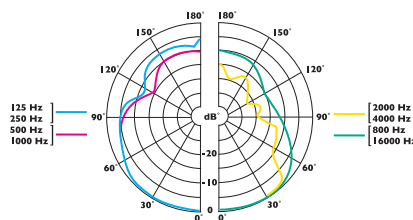

CLOCKAUDIO®

C815E-RF/
C816E/SR-RF
'RF FRIENDLY'
SLIM LINE
SHOTGUN
PROFESSIONAL
MICROPHONE

- Immune to RF artifacts
- Hypercardioid polar pattern
- Slim shotgun
- Superior grade components
- Unobtrusive design
- Engineered in high quality brass
- Finished in satin black

PROFESSIONAL
MICROPHONE
SYSTEMS

C815E-RF/
C816E/SR-RF
'RF FRIENDLY'
SLIM LINE
SHOTGUN
PROFESSIONAL
MICROPHONE

SPECIFICATIONS

TYPE	Condenser (Back Electret)			
POLAR PATTERN	Hyper Cardioid			
FREQUENCY RESPONSE	50Hz - 18KHz			
SENSITIVITY	-45dB \pm 3dB @ 1KHz (0dB = 1Vpa)			
IMPEDANCE	200 Ohms			
S/N RATIO	64dB (A)			
MAXIMUM SPL	125dB			
POWER REQUIREMENTS	9 - 48 Volts Phantom Power			
TERMINATION	Male 3 Pin XLR			
ACCESSORIES	W81 Foam windshield			
DIMENSIONS	Overall Length	Shaft Diameter	Head Diameter	Weight
C815E-RF	315mm (12.41")	7mm (0.28")	10mm (0.39")	122g (4.3oz)
C816E/SR-RF	440mm (17.34")	7mm (0.28")	10mm (0.39")	138g (4.8oz)
SHIPPING INFORMATION	Length	Width	Depth	Weight
C815E-RF	380mm (15")	40mm (1.58")	40mm (1.58")	154g (5.4oz)
C816E/SR-RF	500mm (19.7")	40mm (1.58")	40mm (1.58")	186g (6.6oz)