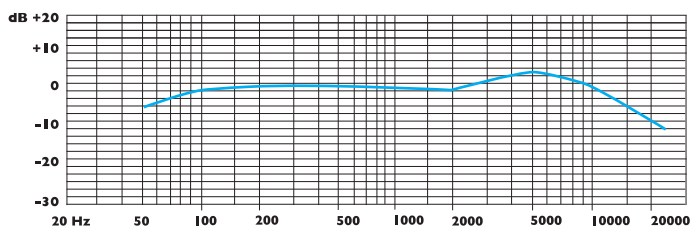

CLOCKAUDIO®

C815E-RF/
C816E/SR-RF
'RF FRIENDLY'
SLIM LINE
SHOTGUN
PROFESSIONAL
MICROPHONE

- Immune to RF artifacts
- Hypercardioid polar pattern
- Slim shotgun
- Superior grade components
- Unobtrusive design
- Engineered in high quality brass
- Finished in satin black

PROFESSIONAL
MICROPHONE
SYSTEMS

C815E-RF/
C816E/SR-RF
'RF FRIENDLY'
SLIM LINE
SHOTGUN
PROFESSIONAL
MICROPHONE

SPECIFICATIONS

TYPE	Condenser (Back Electret)			
POLAR PATTERN	Hyper Cardioid			
FREQUENCY RESPONSE	50Hz - 18KHz			
SENSITIVITY	-45dB \pm 3dB @ 1KHz (0dB = 1Vpa)			
IMPEDANCE	200 Ohms			
S/N RATIO	64dB (A)			
MAXIMUM SPL	125dB			
POWER REQUIREMENTS	9 - 48 Volts Phantom Power			
TERMINATION	Male 3 Pin XLR			
ACCESSORIES	W81 Foam windshield			
DIMENSIONS	Overall Length	Shaft Diameter	Head Diameter	Weight
C815E-RF	315mm (12.41")	7mm (0.28")	10mm (0.39")	122g (4.3oz)
C816E/SR-RF	440mm (17.34")	7mm (0.28")	10mm (0.39")	138g (4.8oz)
SHIPPING INFORMATION	Length	Width	Depth	Weight
C815E-RF	380mm (15")	40mm (1.58")	40mm (1.58")	154g (5.4oz)
C816E/SR-RF	500mm (19.7")	40mm (1.58")	40mm (1.58")	186g (6.6oz)